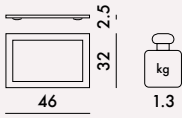

DUNE 2009

Design Mario Bellini

1200